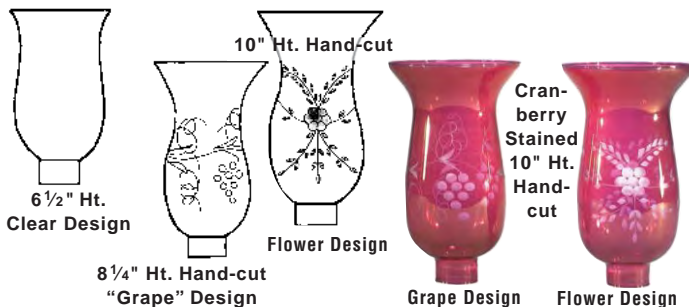

Assort All Hurricane Shades On This Page for Lower Prices!

Item#	Color	Design	Ht.	Dia.	Reg Each	Each	12 Asst	24 Asst
08704	Clear	None	6.5	3.5	~~4.70~~	4.25	3.85	3.65
08705	Clear	None	8.25	5	~~7.40~~	6.25	5.79	5.50
08706	Clear	None	10	5	~~11.37~~	10.15	9.39	8.89
08710	Clear	Grape	6.5	3.5	~~9.34~~	7.95	7.25	6.75
08711	Clear	Grape	8.25	5	~~12.20~~	10.25	9.50	9.15
08730	Clear	Flower	6.5	3.5	~~8.68~~	7.95	7.25	6.75
08731	Clear	Flower	8.25	5	~~11.40~~	10.25	9.50	9.15
08732	Clear	Flower	10	5	~~23.45~~	16.95	15.65	14.50
08740	Cranberry	Grape	6.5	3.5	~~12.58~~	9.75	9.05	8.45
08741	Cranberry	Grape	8.25	5	~~16.05~~	14.75	13.70	12.75
08742	Cranberry	Grape	10	5	~~21.73~~	16.95	15.75	14.69
08750	Cranberry	Flower	6.5	3.5	~~13.43~~	9.75	9.05	8.45
08751	Cranberry	Flower	8.25	5	~~18.44~~	14.75	13.70	12.75
08752	Cranberry	Flower	10	5	~~25.26~~	16.95	15.75	14.69