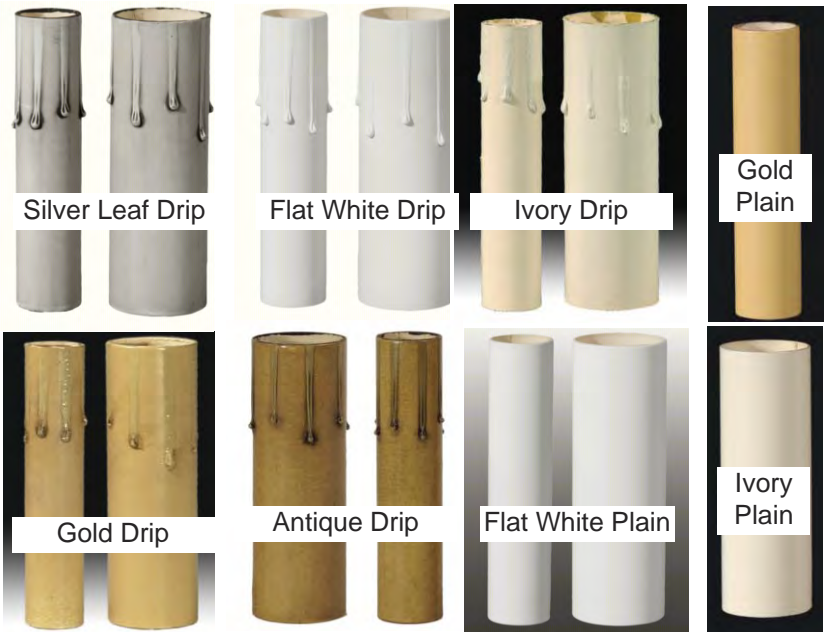

SAVE UP TO 78%! Assort Candle Covers For THE LOWEST PRICES Around!

Item No	Color	Style	Fits	Ht.	Reg Ea	24 Asst	48 Asst	100 Asst
19978K	Silver Leaf	Drip	Candelabra	3"	~~4.00~~	.77	.75	.69
19979K	Silver Leaf	Drip	Candelabra	4"	~~4.18~~	.92	.88	.83
19973K	Silver Leaf	Drip	Candelabra	6"	~~2.44~~	1.10	1.07	1.03
19977K	Silver Leaf	Drip	Standard	4"	~~4.37~~	1.25	1.19	1.08
19975K	Silver Leaf	Drip	Standard	6"	~~2.54~~	1.35	1.31	1.19
19978T	Flat White	Drip	Candelabra	3"	~~.99~~	.77	.75	.69
19979T	Flat White	Drip	Candelabra	4"	~~4.66~~	1.01	.93	.85
19973T	Flat White	Drip	Candelabra	6"	~~2.14~~	1.45	1.39	1.29
19977T	Flat White	Drip	Standard	4"	~~4.45~~	1.19	1.14	1.02
19975T	Flat White	Drip	Standard	6"	~~2.38~~	1.35	1.31	1.18
19978i	Ivory	Drip	Candelabra	3"	~~4.04~~	.87	.79	.73
19979i	Ivory	Drip	Candelabra	4"	~~4.74~~	1.06	.97	.89
19973i	Ivory	Drip	Candelabra	6"	~~2.18~~	1.44	1.32	1.27
19977i	Ivory	Drip	Standard	4"	~~4.62~~	1.10	1.03	.95
19975i	Ivory	Drip	Standard	6"	~~2.26~~	1.29	1.25	1.12
19978	Gold	Drip	Candelabra	3"	~~.97~~	.75	.72	.68
19979	Gold	Drip	Candelabra	4"	~~4.08~~	.77	.73	.67
19973	Gold	Drip	Candelabra	6"	~~4.27~~	.97	.92	.83
19977	Gold	Drip	Standard	4"	~~4.32~~	.95	.90	.80
19975	Gold	Drip	Standard	6"	~~4.36~~	1.18	1.13	1.05
19978A	Antique	Drip	Candelabra	3"	~~4.08~~	.83	.76	.70
19979A	Antique	Drip	Candelabra	4"	~~4.50~~	.98	.95	.89
19973A	Antique	Drip	Candelabra	6"	~~2.30~~	1.73	1.57	1.45
19975A	Antique	Drip	Standard	6"	~~2.00~~	2.29	2.07	1.92
19806	Gold	Plain	Candelabra	4"	~~.94~~	.62	.57	.53
19808	Gold	Plain	Candelabra	6"	~~4.74~~	1.08	1.00	.93
19814	Gold	Plain	Standard	3"	~~4.14~~	.78	.72	.67
19807	Gold	Plain	Standard	4"	~~4.20~~	.85	.82	.74
19809	Gold	Plain	Standard	6"	~~4.86~~	1.32	1.21	1.13
19812i	Ivory	Plain	Candelabra	3"	~~.99~~	.61	.56	.52
19806i	Ivory	Plain	Candelabra	4"	~~4.44~~	.75	.69	.64
19808i	Ivory	Plain	Candelabra	6"	~~2.09~~	1.28	1.19	1.10
19809i	Ivory	Plain	Standard	6"	~~4.86~~	1.45	1.33	1.24
19812T	Flat White	Plain	Candelabra	3"	~~.94~~	.59	.54	.49
19806T	Flat White	Plain	Candelabra	4"	~~4.06~~	.59	.56	.53
19808T	Flat White	Plain	Candelabra	6"	~~4.84~~	.99	.95	.89
19814T	Flat White	Plain	Standard	3"	~~4.18~~	.87	.81	.75
19807T	Flat White	Plain	Standard	4"	~~4.20~~	.89	.85	.79
19809T	Flat White	Plain	Standard	6"	~~2.10~~	1.44	1.32	1.23