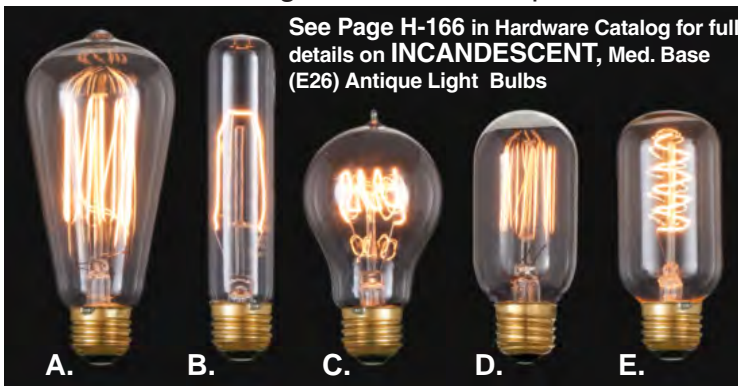

Assort ALL Light Bulbs Save Up to 45%!

See Page H-166 in Hardware Catalog for full details on INCANDESCENT, Med. Base (E26) Antique Light Bulbs

Style	Item #	Description	Reg.	Each	10 Lot	100 Asst
A	47089	Edison - 30W/130V - 5 1/2" ht.	~~4.64~~	2.59	2.45	2.15
A	47105	Edison - 40W/130V - 5 1/2" ht.	~~4.64~~	2.91	2.75	2.41
A	47094	Edison - 60W/130V (240 Lumens) - 5 1/2"	~~4.64~~	2.59	2.45	2.15
A	47113	Edison - 60W/120V (210-240 Lumens) - 5"	~~6.02~~	2.68	2.53	2.22
B	47107	T9 Hairpin - 20W/120V - 5 1/2" ht.	~~3.25~~	2.44	2.27	2.01
C	47109	Quad Loop - 40W/120V - 4 1/4" ht.	~~4.64~~	2.75	2.59	2.25
D	47114	Vintage Squirrel Cage- 60W/120V - 4 1/4"	~~4.22~~	2.30	2.20	1.95
E	47108	Vintage Spiral-40W/120V - 4 1/4" ht.	~~3.44~~	2.55	2.38	2.06