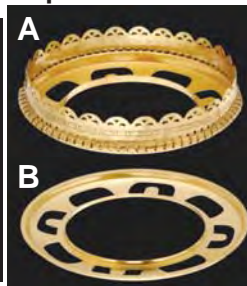

06403 - 10" fitter, Light Blue Glass, Diamond Quilted Shade. 6 3/4" ht., 10 7/8" bulge.
Reg Ea. ~~58.80~~
Each... 52.00
6 Asst. 48.00

06408 - 10" fitter, Pink Crystal Glass, Diamond Quilted Shade. 6 3/4" ht., 10 7/8" bulge.
Reg Ea. ~~70.72~~
Each... 64.00
6 Asst. 59.00

06407 - 10" fitter, Cranberry (stained) Glass, Diamond Quilted Shade. 6 3/4" ht., 10 7/8" bulge.
Reg Ea. ~~59.75~~
Each... 52.50
6 Asst. 49.00

Assort Our Best Gas & Ball Shades For Lower Prices! Assort Brass 4" Ball Shade Holders Polished & Lacquered Finish

00147 - 4" fitter gas shade w/etched filigree & cranberry tinted top. 9 1/4" ht.
Reg.. ~~73.81~~
Each 61.00 6 Asst.. 57.00

00148 - 4" fitter gas shade w/etched filigree & clear crimped top. 9 1/4" ht.
Reg.. ~~72.17~~
Each 59.00 6 Asst.. 56.00

4" Ball Holder	See	Center Size	For Burner / Gallery	Each	6 Asst
10790	A	2 5/8"	All #2 Burners	9.85	8.75
10791	A	2 7/8"	Rayo or Central Draft	9.85	8.75
10780	B	2 5/8"	All #2 Burners	4.98	4.63
10781	B	2 7/8"	Rayo or Central Draft	4.98	4.63
10783	B	3 1/8"	Aladdin Brand Burners	4.98	4.63